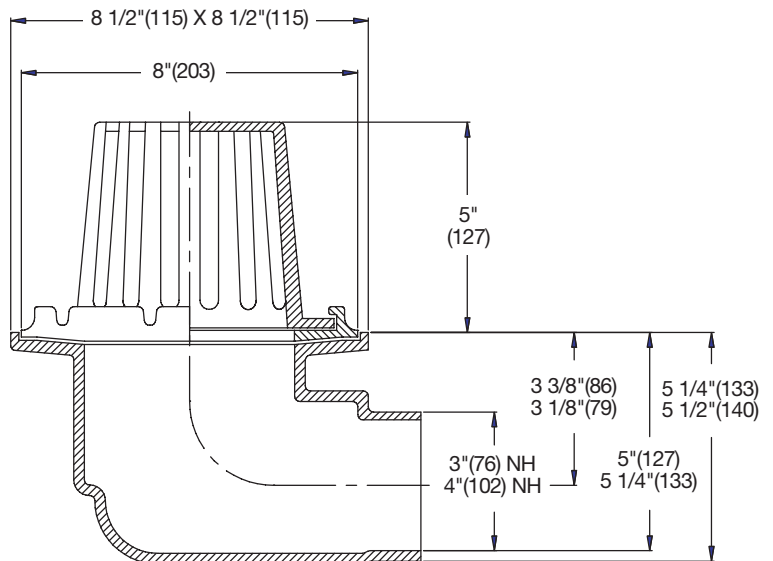

Small Area Roof Drains

RD-280 Flanged Cast Iron Roof Drain

Model Number	Outlet Size	WT., lbs.	List Price
RD-283, 4	3,4,"	16	\$490.50

RD-280-SO Flanged Cast Iron Roof Drain with Side Outlet

Model Number	Outlet Size	WT., lbs.	List Price
RD-283, 4-SO	3,4,"	17	\$580.00

Options for RD-280 /280-SO Series:

Suffix	Description	List Price
-L	Vandal Proof Dome	No Add
-R	2" External Water Dam	\$174.00