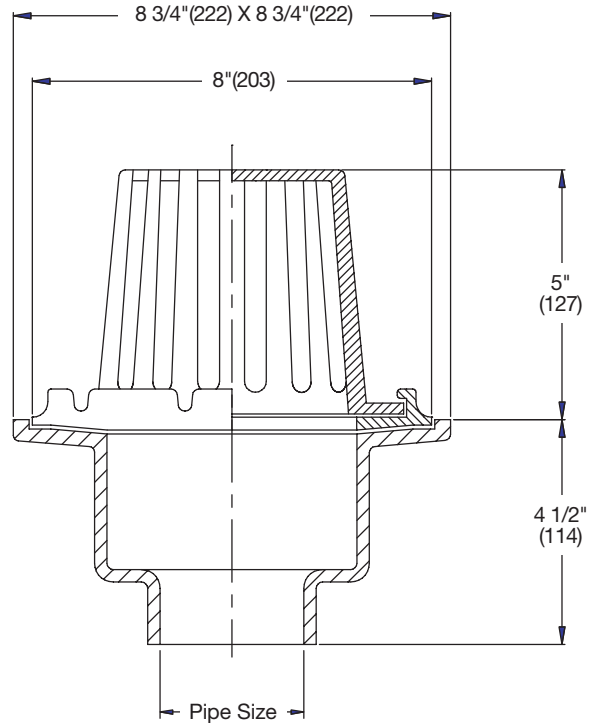

Small Area Roof Drains

RD-280 Flanged Cast Iron Roof Drain

Model Number	Outlet Size	WT., lbs.	List Price
RD-283, 4	3,4,"	16	\$490.50

RD-280-SO Flanged Cast Iron Roof Drain with Side Outlet

Model Number	Outlet Size	WT., lbs.	List Price
RD-283, 4-SO	3,4,"	17	\$580.00